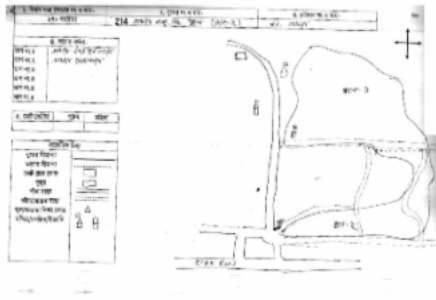

Nazri Naksha

Google Map View

Polling Station Building Front View

Polling Station Front View

Cad View

Key MAP View