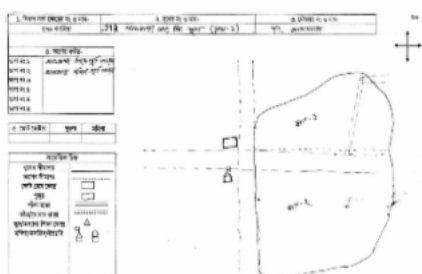

Nazri Naksha

Google Map View

Polling Station Building Front View

Polling Station Front View

Cad View

Key MAP View