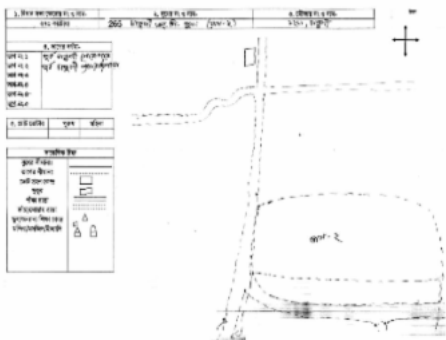

Nazri Naksha

Google Map View