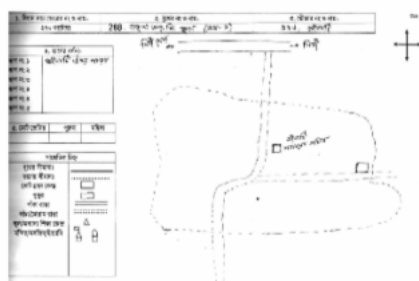

Nazri Naksha

Google Map View

Polling Station Building Front View

Polling Station Front View

Cad View

Key MAP View