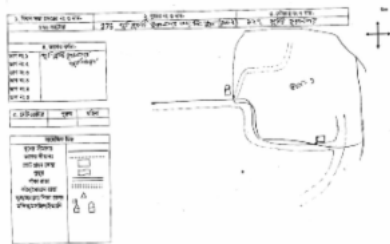

Nazri Naksha

Google Map View