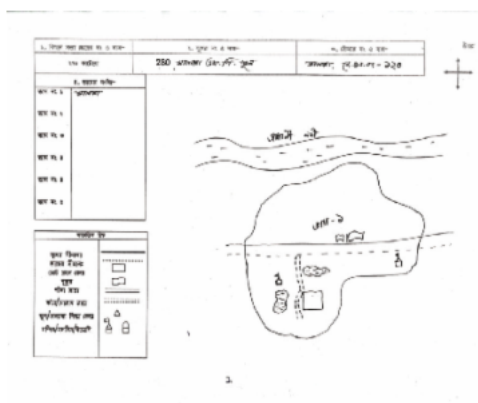

Nazri Naksha

Google Map View

Polling Station Building Front View

Polling Station Front View

Cad View

Key MAP View