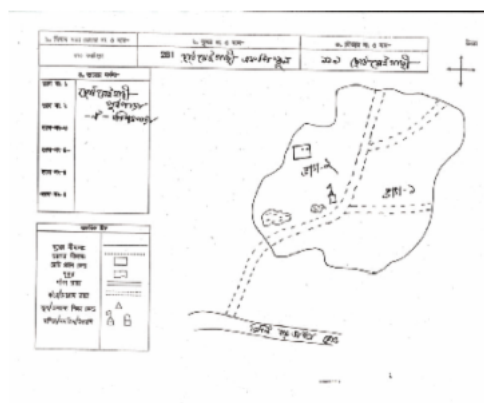

Nazri Naksha

Google Map View

Polling Station Building Front View

Polling Station Front View

Cad View

Key MAP View