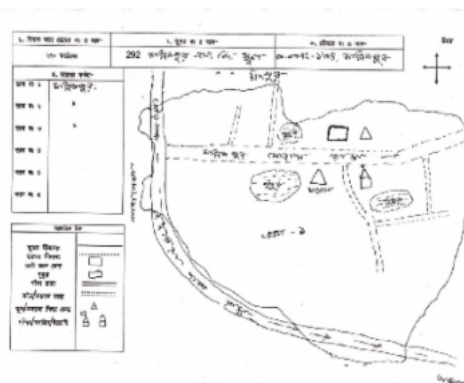

Nazri Naksha

Google Map View

Polling Station Building Front View

Polling Station Front View

Cad View

Key MAP View