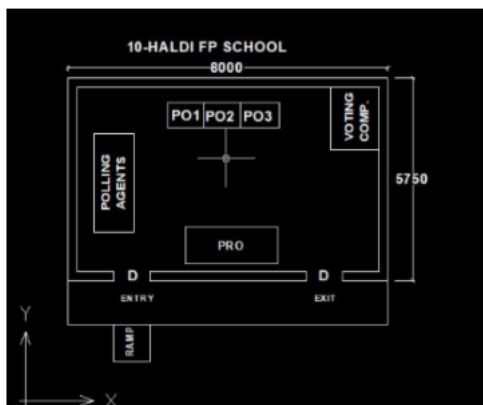

Nazri Naksha

Google Map View

Polling Station Building Front View

Polling Station Front View

Cad View

Key MAP View