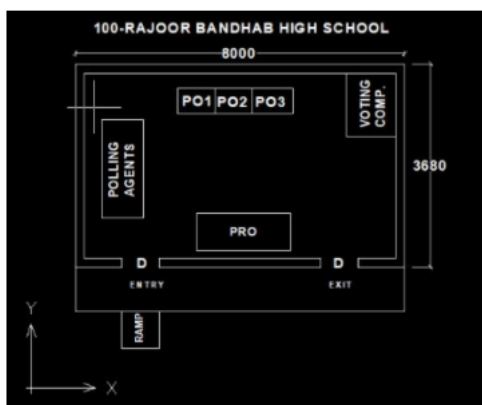

Nazri Naksha

Google Map View

Polling Station Building Front View

Polling Station Front View

Cad View

Key MAP View