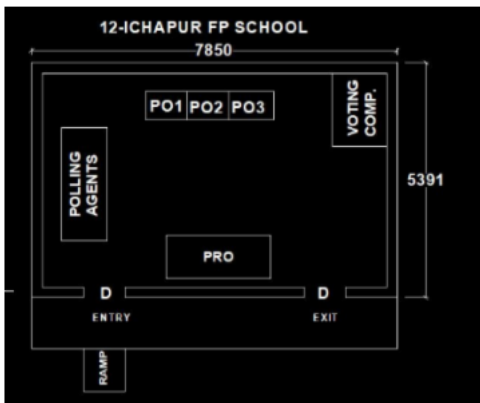

Nazri Naksha

Google Map View

Polling Station Building Front View

Polling Station Front View

Cad View

Key MAP View