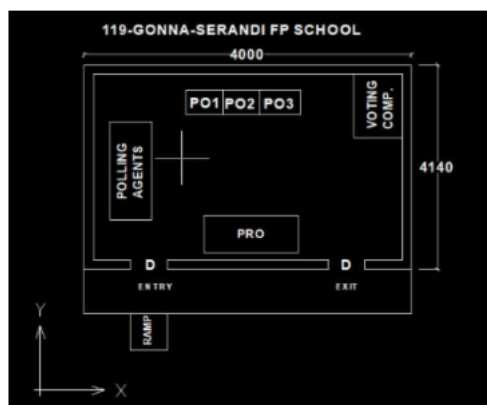

Nazri Naksha

Google Map View

Polling Station Building Front View

Polling Station Front View

Cad View

Key MAP View