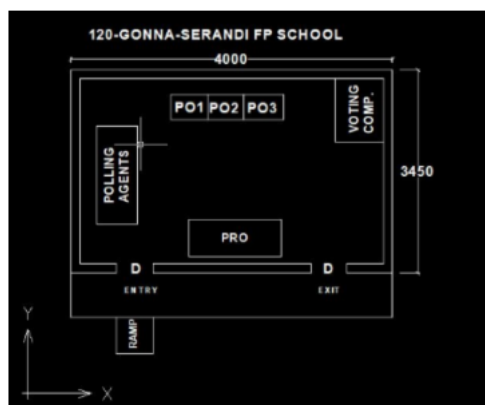

Nazri Naksha

Google Map View

Polling Station Building Front View

Polling Station Front View

Cad View

Key MAP View