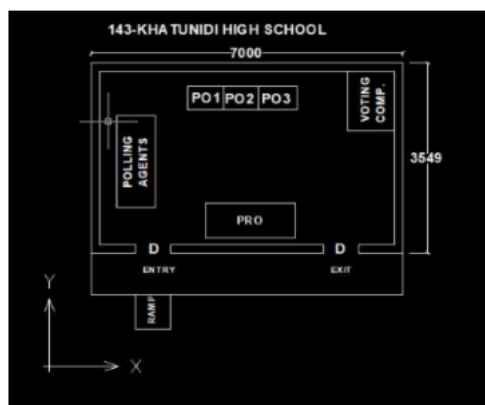

Nazri Naksha

Google Map View

Polling Station Building Front View

Polling Station Front View

Cad View

Key MAP View