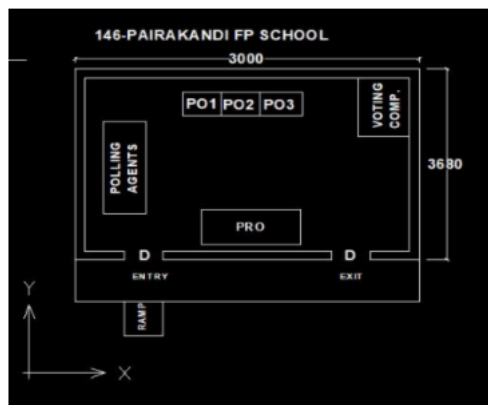

Nazri Naksha

Google Map View

Polling Station Building Front View

Polling Station Front View

Cad View

Key MAP View