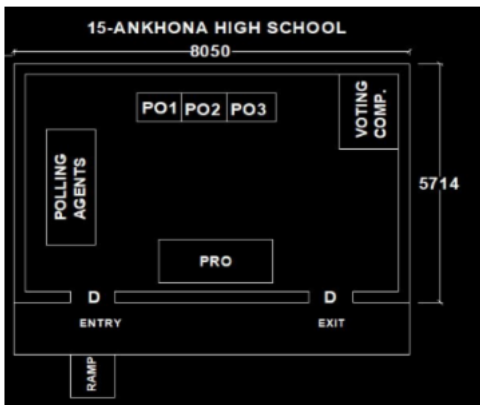

Nazri Naksha

Google Map View

Polling Station Building Front View

Polling Station Front View

Cad View

Key MAP View