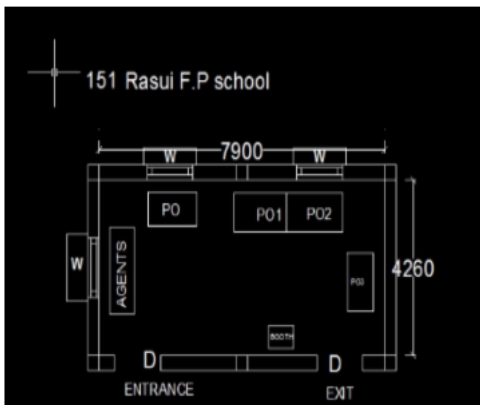

Nazri Naksha

Google Map View

Polling Station Building Front View

Polling Station Front View

Cad View

Key MAP View