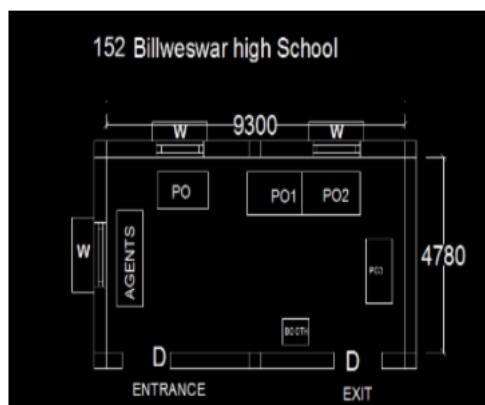

Nazri Naksha

Google Map View

Polling Station Building Front View

Polling Station Front View

Cad View

Key MAP View