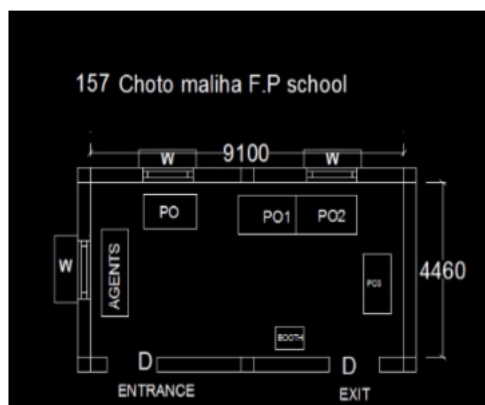

Nazri Naksha

Google Map View

Polling Station Building Front View

Polling Station Front View

Cad View

Key MAP View