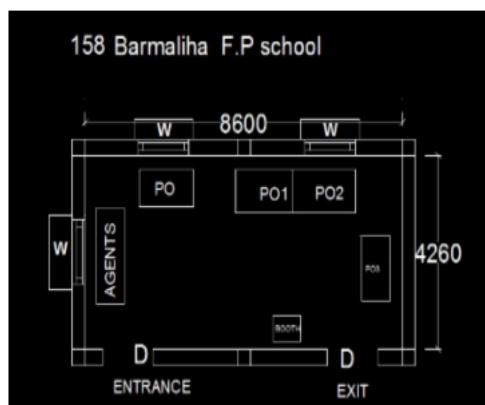

Nazri Naksha

Google Map View

Polling Station Building Front View

Polling Station Front View

Cad View

Key MAP View