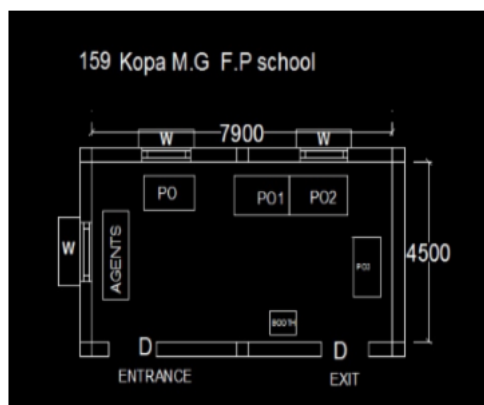

Nazri Naksha

Google Map View

Polling Station Building Front View

Polling Station Front View

Cad View

Key MAP View