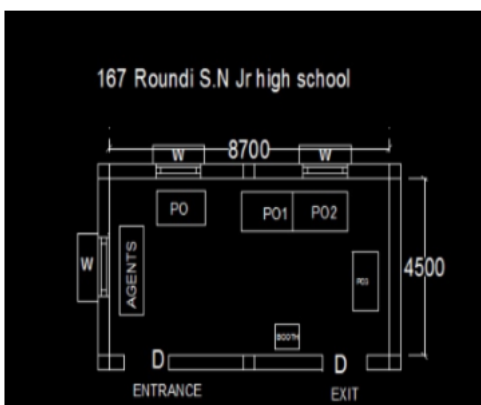

Nazri Naksha

Google Map View

Polling Station Building Front View

Polling Station Front View

Cad View

Key MAP View