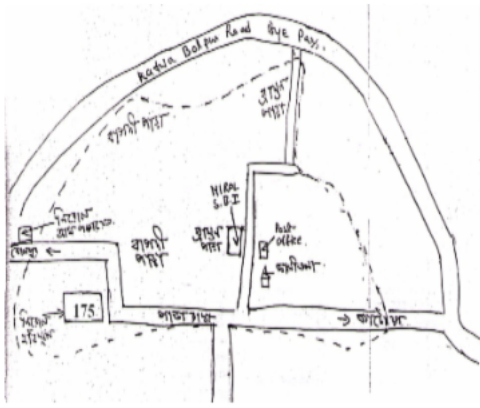

Polling Station Building Front View

Nazri Naksha