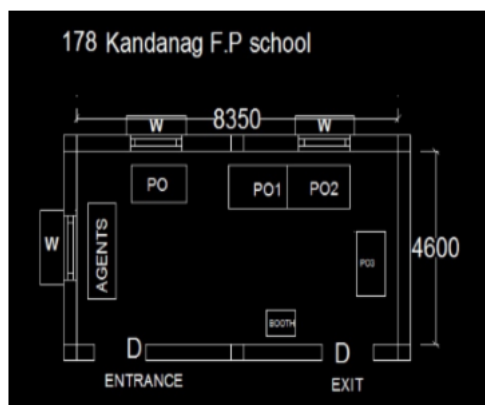

Nazri Naksha

Google Map View

Polling Station Building Front View

Polling Station Front View

Cad View

Key MAP View