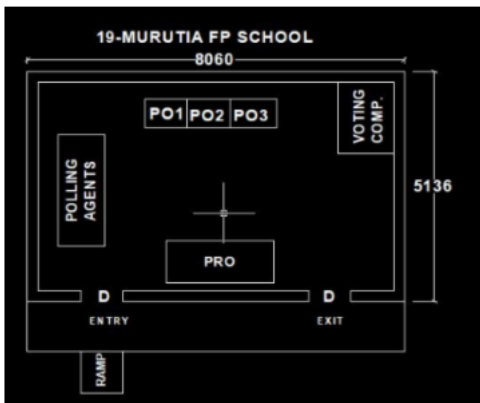

Nazri Naksha

Google Map View

Polling Station Building Front View

Polling Station Front View

Cad View

Key MAP View