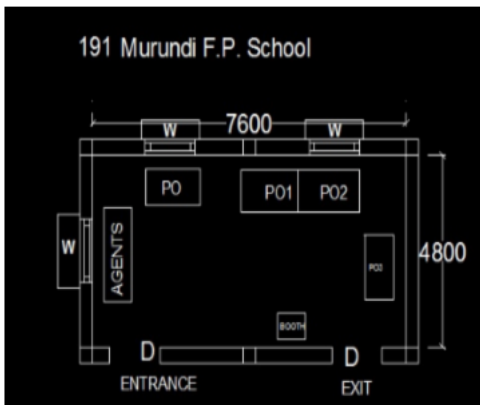

Nazri Naksha

Google Map View

Polling Station Building Front View

Polling Station Front View

Cad View

Key MAP View