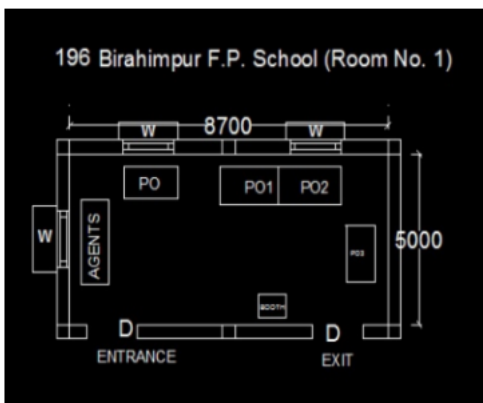

Nazri Naksha

Google Map View

Polling Station Building Front View

Polling Station Front View

Cad View

Key MAP View