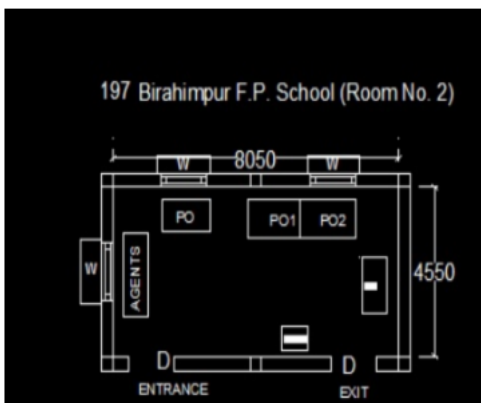

Nazri Naksha

Google Map View

Polling Station Building Front View

Polling Station Front View

Cad View

Key MAP View