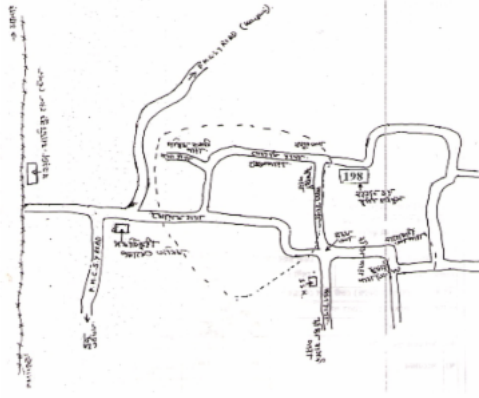

Polling Station Building Front View

Nazri Naksha