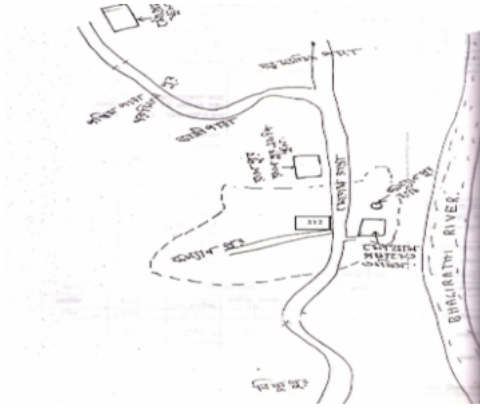

Polling Station Building Front View

Nazri Naksha