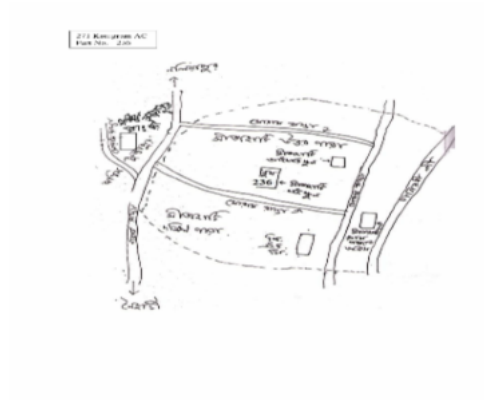

Nazri Naksha

Google Map View