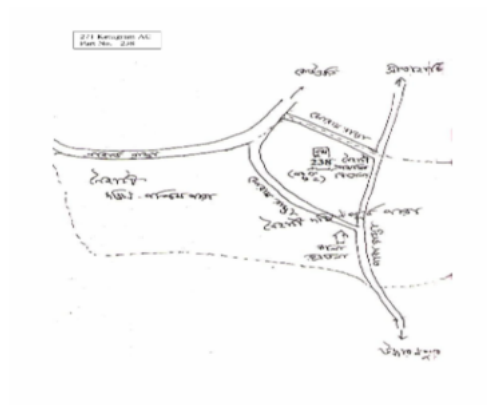

Nazri Naksha

Google Map View