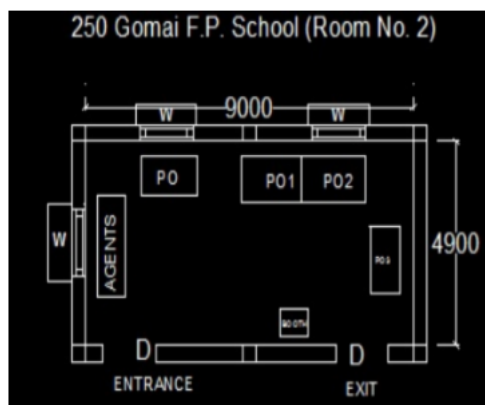

Nazri Naksha

Google Map View

Polling Station Building Front View

Polling Station Front View

Cad View

Key MAP View