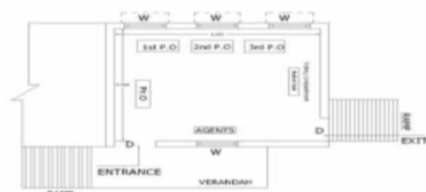

Nazri Naksha

Google Map View

Polling Station Building Front View

Polling Station Front View

Cad View

Key MAP View