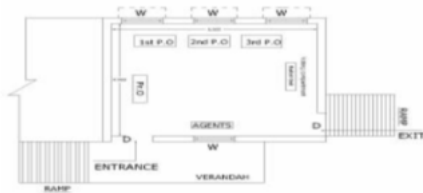

Nazri Naksha

Google Map View

Polling Station Building Front View

Polling Station Front View

Cad View

Key MAP View