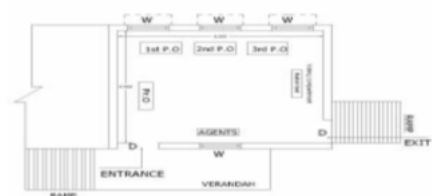

Nazri Naksha

Google Map View

Polling Station Building Front View

Polling Station Front View

Cad View

Key MAP View