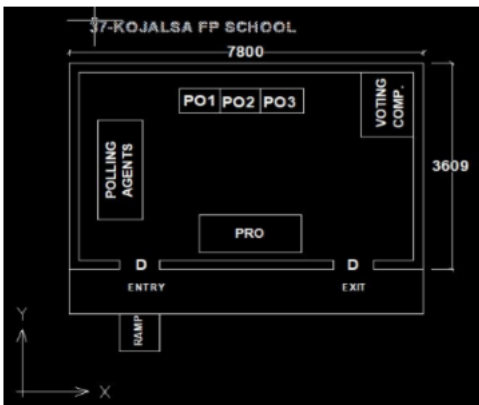

Nazri Naksha

Google Map View

Polling Station Building Front View

Polling Station Front View

Cad View

Key MAP View