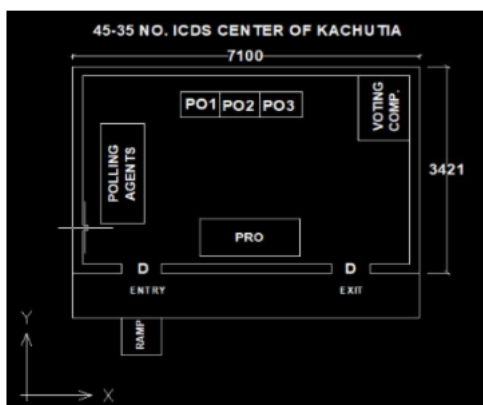

Nazri Naksha

Google Map View

Polling Station Building Front View

Polling Station Front View

Cad View

Key MAP View