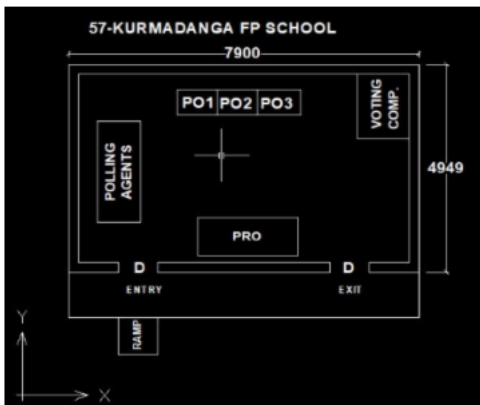

Nazri Naksha

Google Map View

Polling Station Building Front View

Polling Station Front View

Cad View

Key MAP View