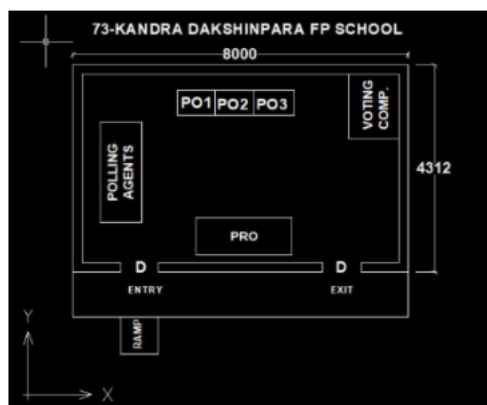

Nazri Naksha

Google Map View

Polling Station Building Front View

Polling Station Front View

Cad View

Key MAP View