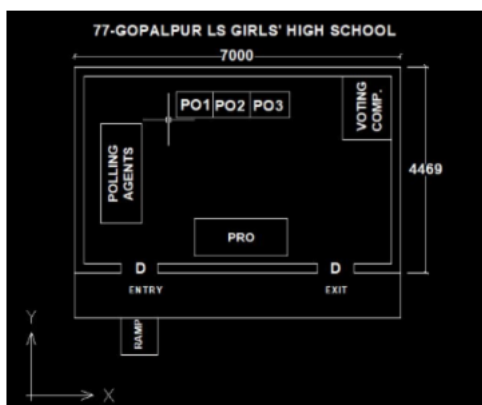

Nazri Naksha

Google Map View

Polling Station Building Front View

Polling Station Front View

Cad View

Key MAP View