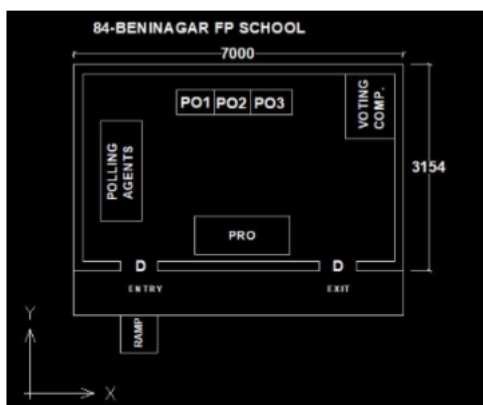

Nazri Naksha

Google Map View

Polling Station Building Front View

Polling Station Front View

Cad View

Key MAP View