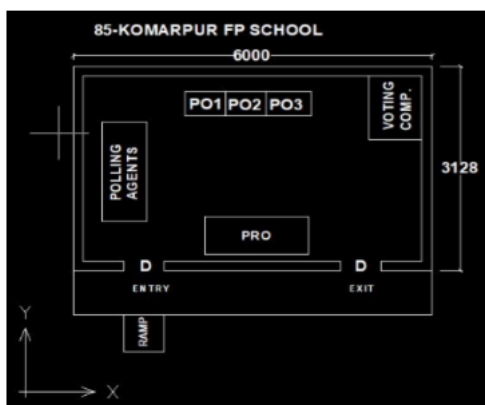

Nazri Naksha

Google Map View

Polling Station Building Front View

Polling Station Front View

Cad View

Key MAP View