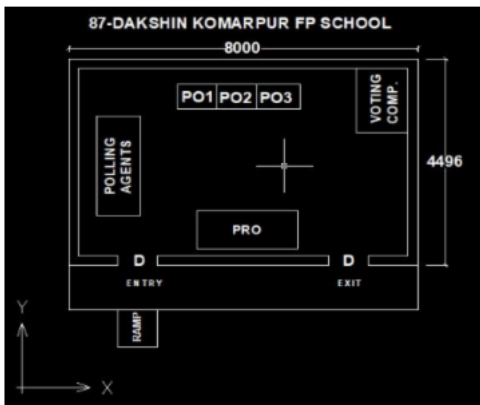

Nazri Naksha

Google Map View

Polling Station Building Front View

Polling Station Front View

Cad View

Key MAP View