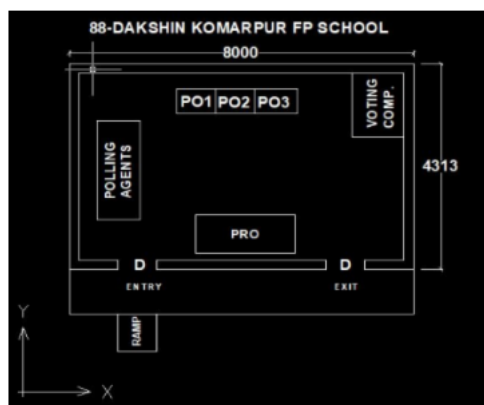

Nazri Naksha

Google Map View

Polling Station Building Front View

Polling Station Front View

Cad View

Key MAP View