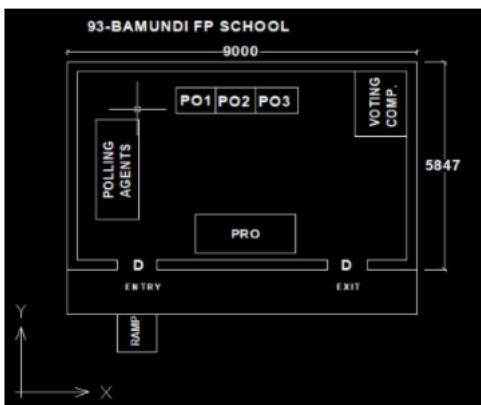

Nazri Naksha

Google Map View

Polling Station Building Front View

Polling Station Front View

Cad View

Key MAP View