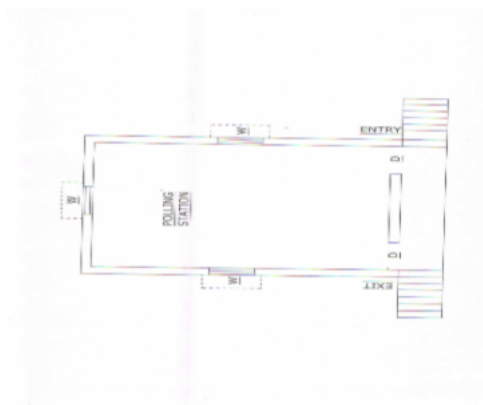

Nazri Naksha

Google Map View

Polling Station Building Front View

Polling Station Front View

Cad View

Key MAP View