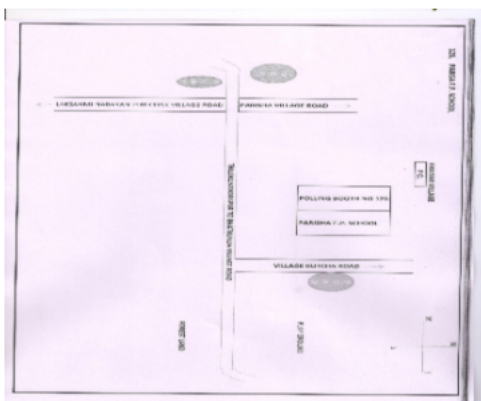

Nazri Naksha

Google Map View

Polling Station Building Front View

Polling Station Front View

Cad View

Key MAP View