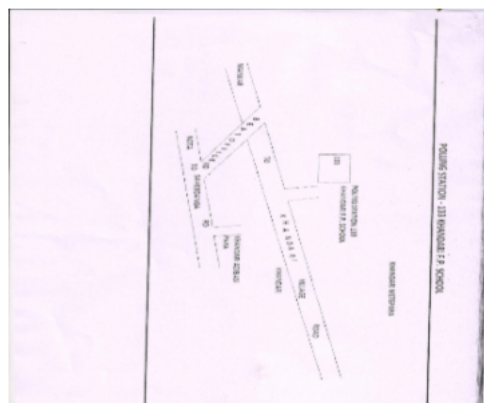

Nazri Naksha

Google Map View

Polling Station Building Front View

Polling Station Front View

Cad View

Key MAP View