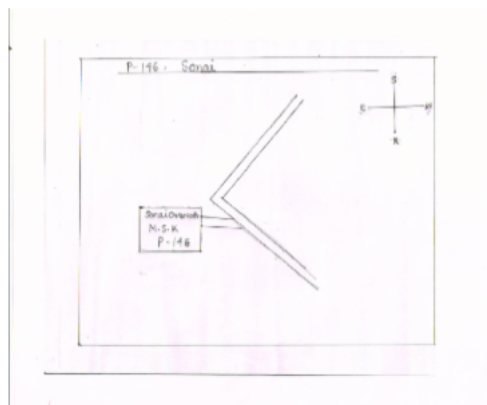

Nazri Naksha

Google Map View